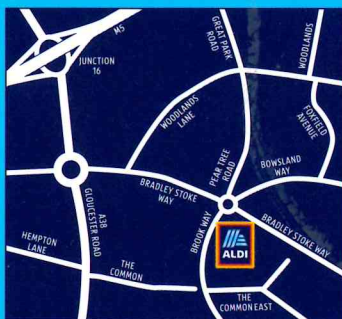

Aldi Brook Way,
Bradley Stoke,
Bristol, BS32 9DA