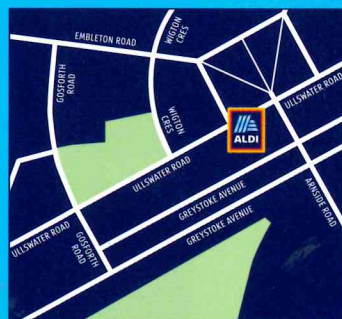

Aldi Greystoke Avenue,
Southmead,
Bristol, BS10 6AS