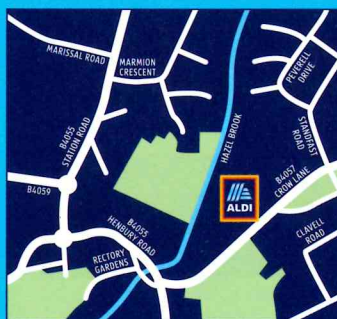

Aldi Crow Lane,
Henbury, Bristol,
BS10 7EN

Customer Support
If you have any questions please contact our Customer Service Team by email at customer.service@aldi.co.uk

[f AldiUK](#) [t @AldiUK](#) aldi.co.uk

Here's our address for when we reopen

ALDI Thornbury, 3-5 Horseshoe Lane, Thornbury, BS35 2AX.

Mon-Sat 8am-10pm Sun 10am-4pm

Everyday Amazing.

Aldi accepts cash, American Express, MasterCard, Visa, Apple Pay and Google Pay. No cheques accepted in store. All offers subject to availability. For details of your nearest store visit our website at aldi.co.uk or email our Customer Service Team on customer.service@aldi.co.uk. Goods returned to a store must be accompanied by proof of purchase/till receipt and in original packaging if not defective. The Aldi refund policy does not affect customer statutory rights. Apple, the Apple logo, and Apple Pay are trademarks of Apple Inc., registered in the U.S. and other countries. Google Pay is a trademark of Google LLC. In Scotland and Wales in store alcohol prices may be higher and alcohol may not be sold before 10am in Scotland. Products and prices may vary in Scotland, Aldi Local and for Deliveroo.