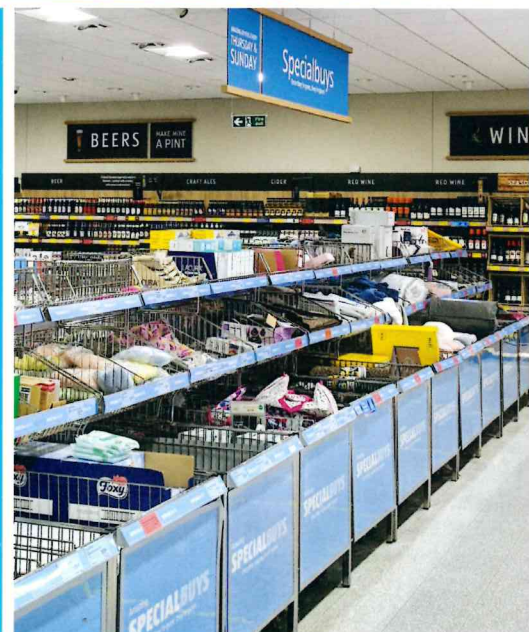

There's lots to **LIKE**
at your fresh new store in...
Thornbury.

Voted Favourite
Supermarket by
Good Housekeeping Readers

Reopens
8am,
10 Sept

What's fresh in your new Aldi...

We've listened to you, our customers, and created a store that makes shopping with us easier. Not only can you enjoy shopping in a new look store, but by making the store easier to shop in, it will help you find your favourites and all our new ranges too.

Here's where your shop gets really amazing.

Remember to pack your bags at the window packing area. This makes our tills super fast, super efficient and your shop super value.

Fresh Bread.

We've moved our fresh bread and cakes, so they don't get squashed under all your shopping.

Great selection of fresh produce.

Make fresh, healthy choices with Super 6 and the official supermarket partner of Team GB.

EXIT
ENTRANCE

Easier navigation.

Wider aisles and helpful signs to make shopping easier for you.